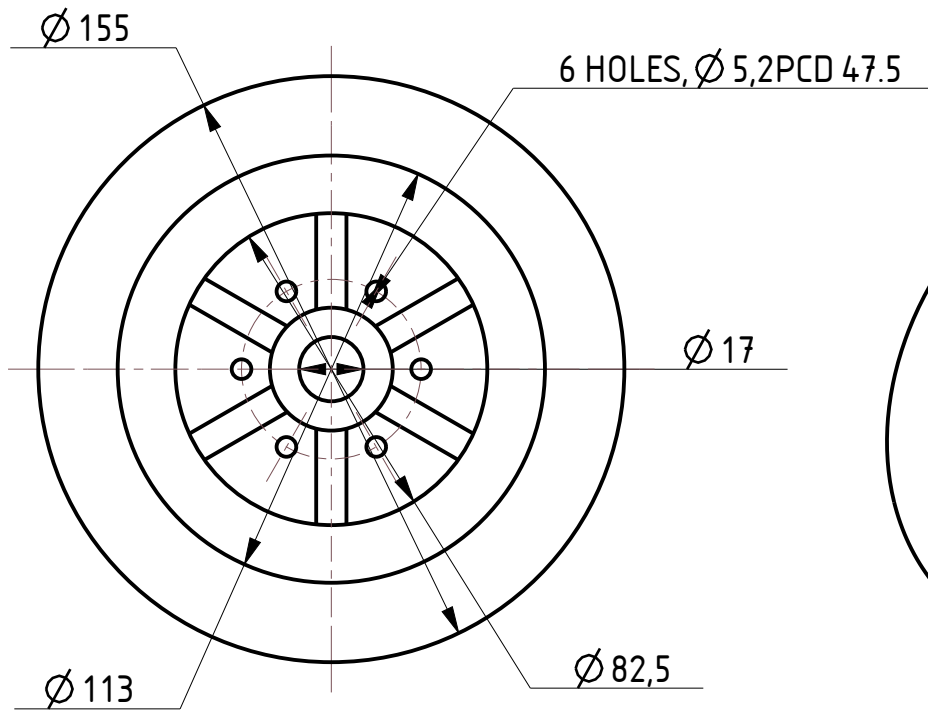

NOTE - DEPENDING ON THE MANUFACTURER,GIVEN DIMENSIONS MAY VARY IN THE RANGE OF  $\pm 5\%$

TITLE - 152 MM MODIFIED HD WHEEL

SCALE - 1:1 [ROBU.IN](http://ROBU.IN)

ALL DIMENSIONS ARE IN MM