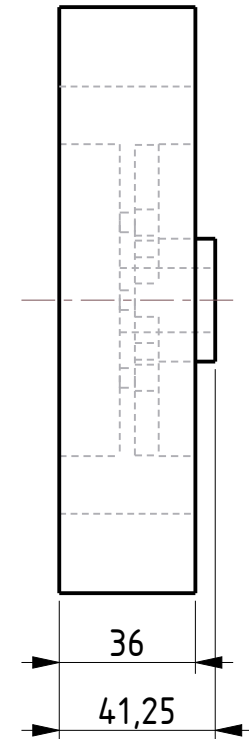

NOTE - DEPENDING ON THE MANUFACTURER,GIVEN DIMENSIONS MAY VARY IN THE RANGE OF  $\pm 5\%$

TITLE - 152 MM MODIFIED HD WHEEL

SCALE - 1:1 [ROBU.IN](http://ROBU.IN)

ALL DIMENSIONS ARE IN MM