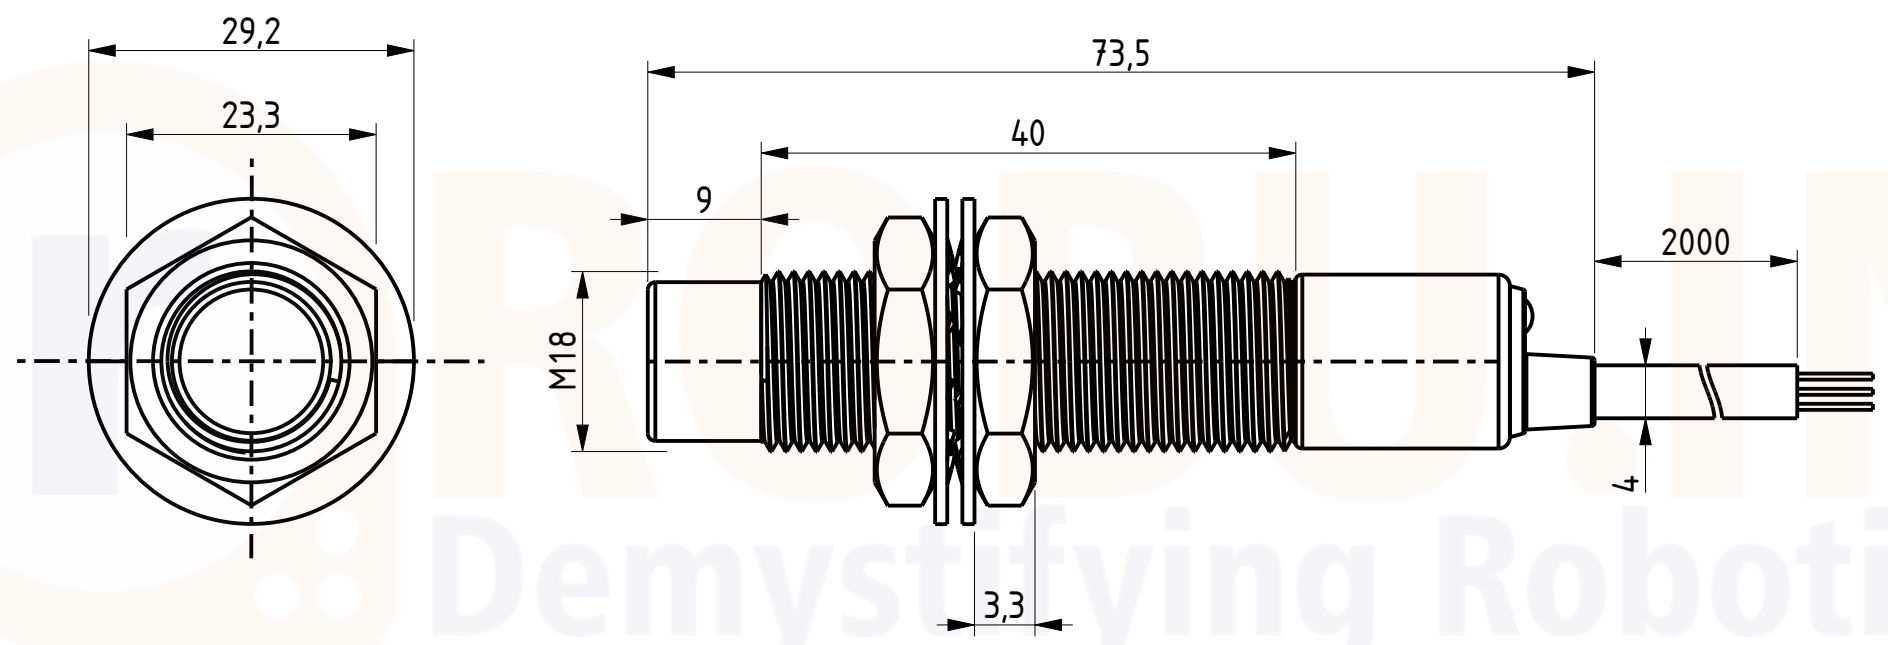

NOTE - DEPENDING ON THE MANUFACTURER, GIVEN DIMENSIONS MAY VARY IN THE RANGE OF  $\pm 5\%$

TITLE - ORANGE 8 MM PNP INDUCTIVE PROXIMITY SENSOR RM18 DC-6-36V (UNSHIELDED)

SCALE - 1:1

ROBU.IN

ALL DIMENSIONS ARE IN MM