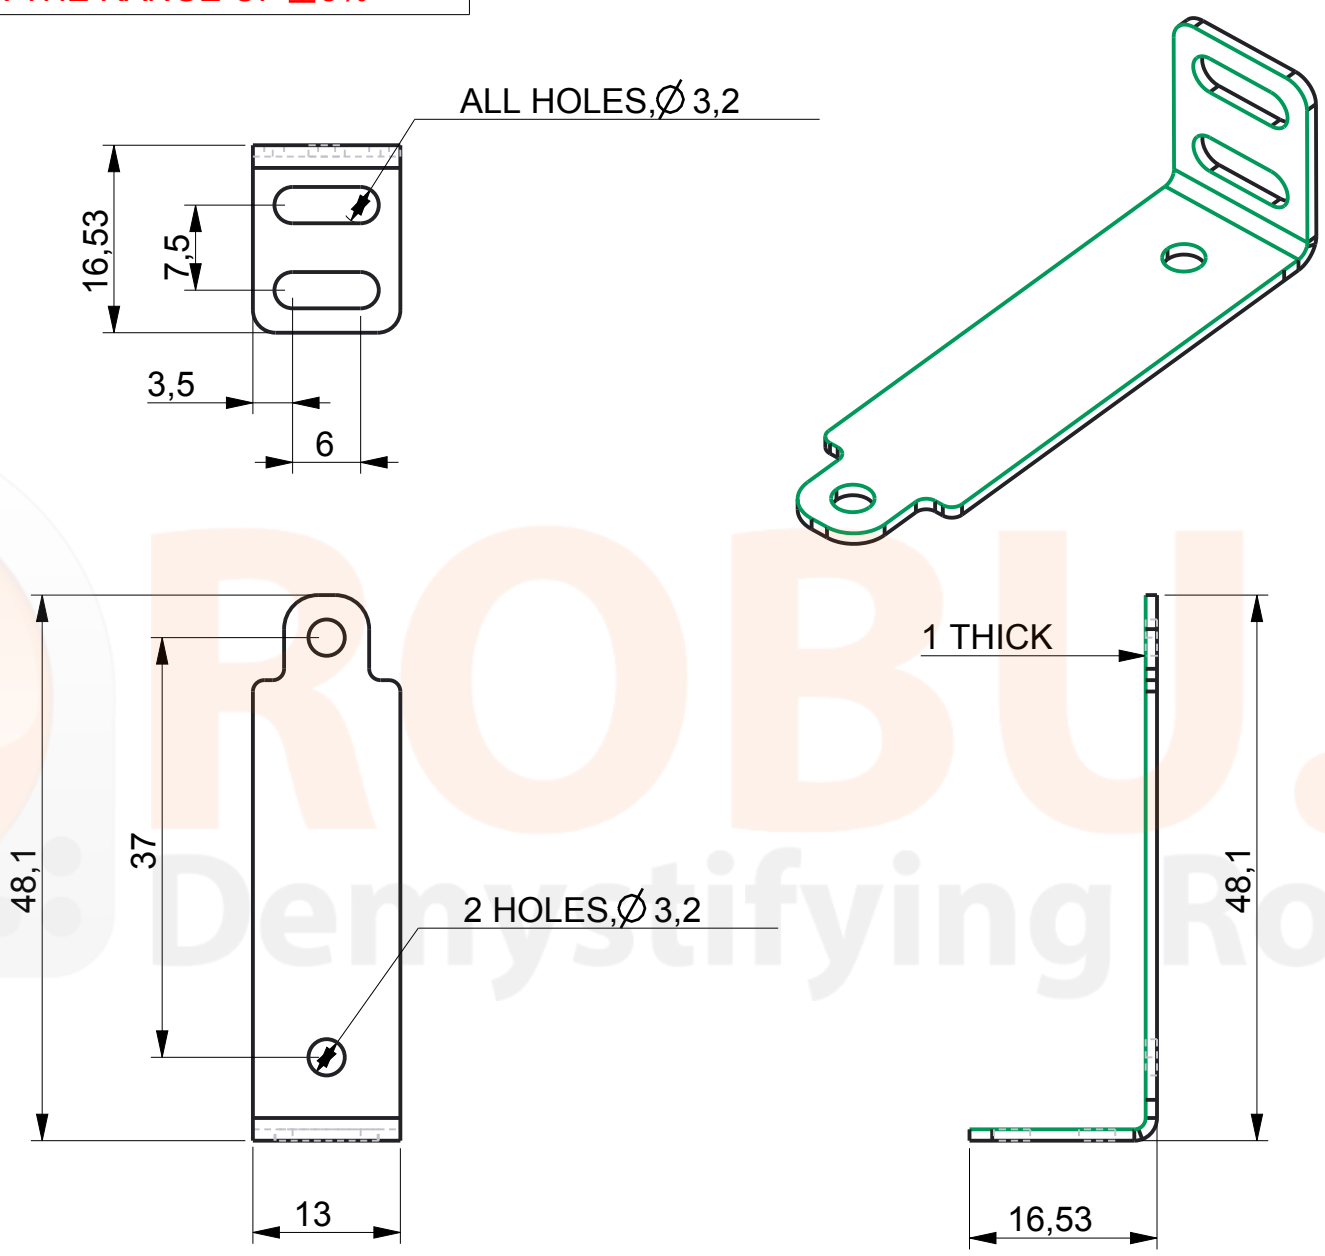

NOTE-DEPENDING ON THE MANUFACTURER GIVEN DIMENSIONS MAY VARY IN THE RANGE OF $\pm 5\%$

TITLE-BRACKET FOR SHARP DISTANCE
SENSOR-PERPENDICULAR

SCALE-1:1

ROBU.IN

ALL DIMENSIONS ARE IN MM