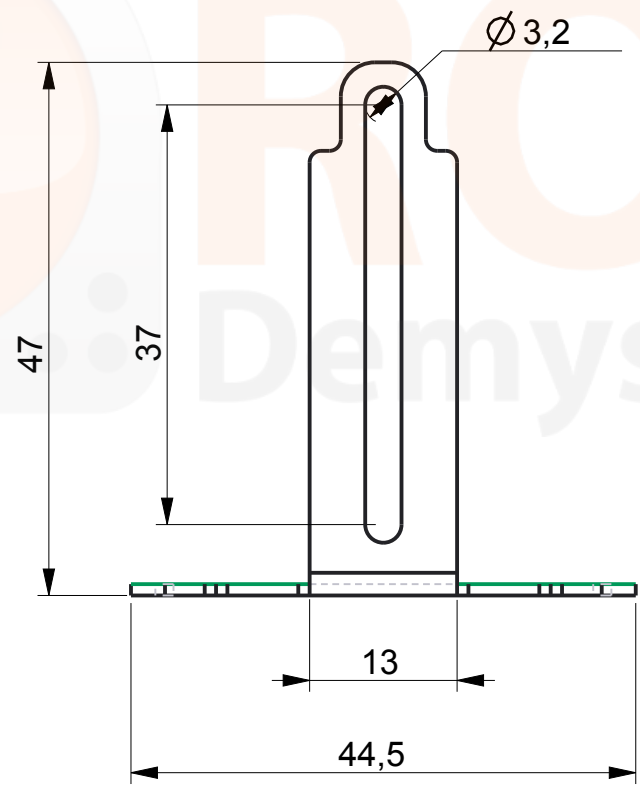

NOTE-DEPENDING ON THE MANUFACTURER GIVEN DIMENSIONS MAY VARY IN THE RANGE OF $\pm 5\%$

TITLE-BRACKET FOR SHARP DISTANCE SENSOR-MULTI OPTION

SCALE-1:1

ROBU.IN

ALL DIMENSIONS ARE IN MM