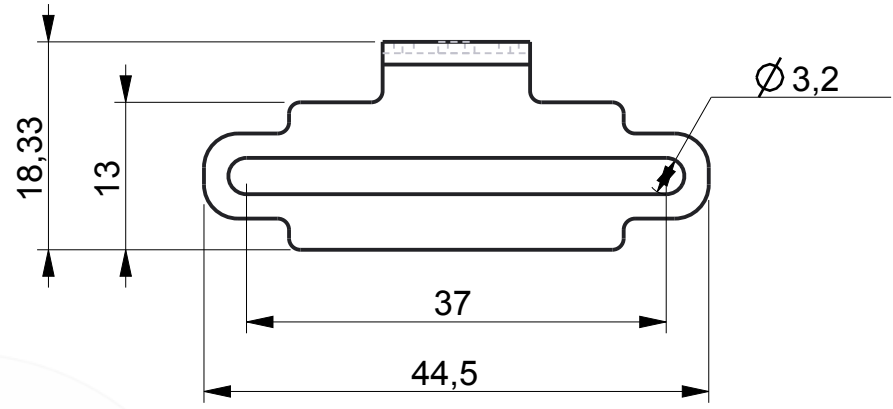

NOTE-DEPENDING ON THE MANUFACTURER GIVEN DIMENSIONS MAY VARY IN THE RANGE OF $\pm 5\%$

TITLE-BRACKET FOR SHARP DISTANCE SENSOR-MULTI OPTION

SCALE-1:1

ROBU.IN

ALL DIMENSIONS ARE IN MM