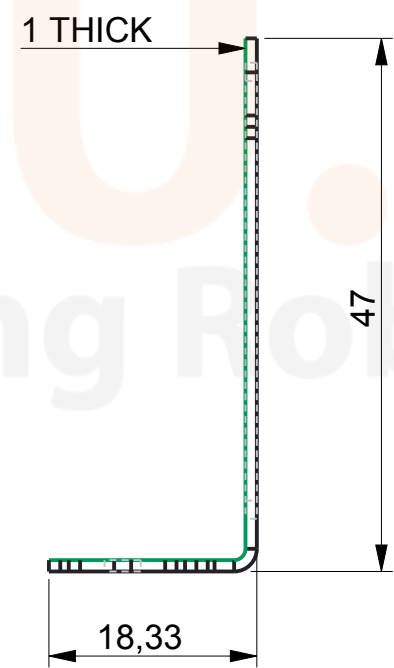

NOTE-DEPENDING ON THE MANUFACTURER GIVEN DIMENSIONS MAY VARY IN THE RANGE OF $\pm 5\%$

TITLE-BRACKET FOR SHARP DISTANCE SENSOR-MULTI OPTION

SCALE-1:1

ROBU.IN

ALL DIMENSIONS ARE IN MM