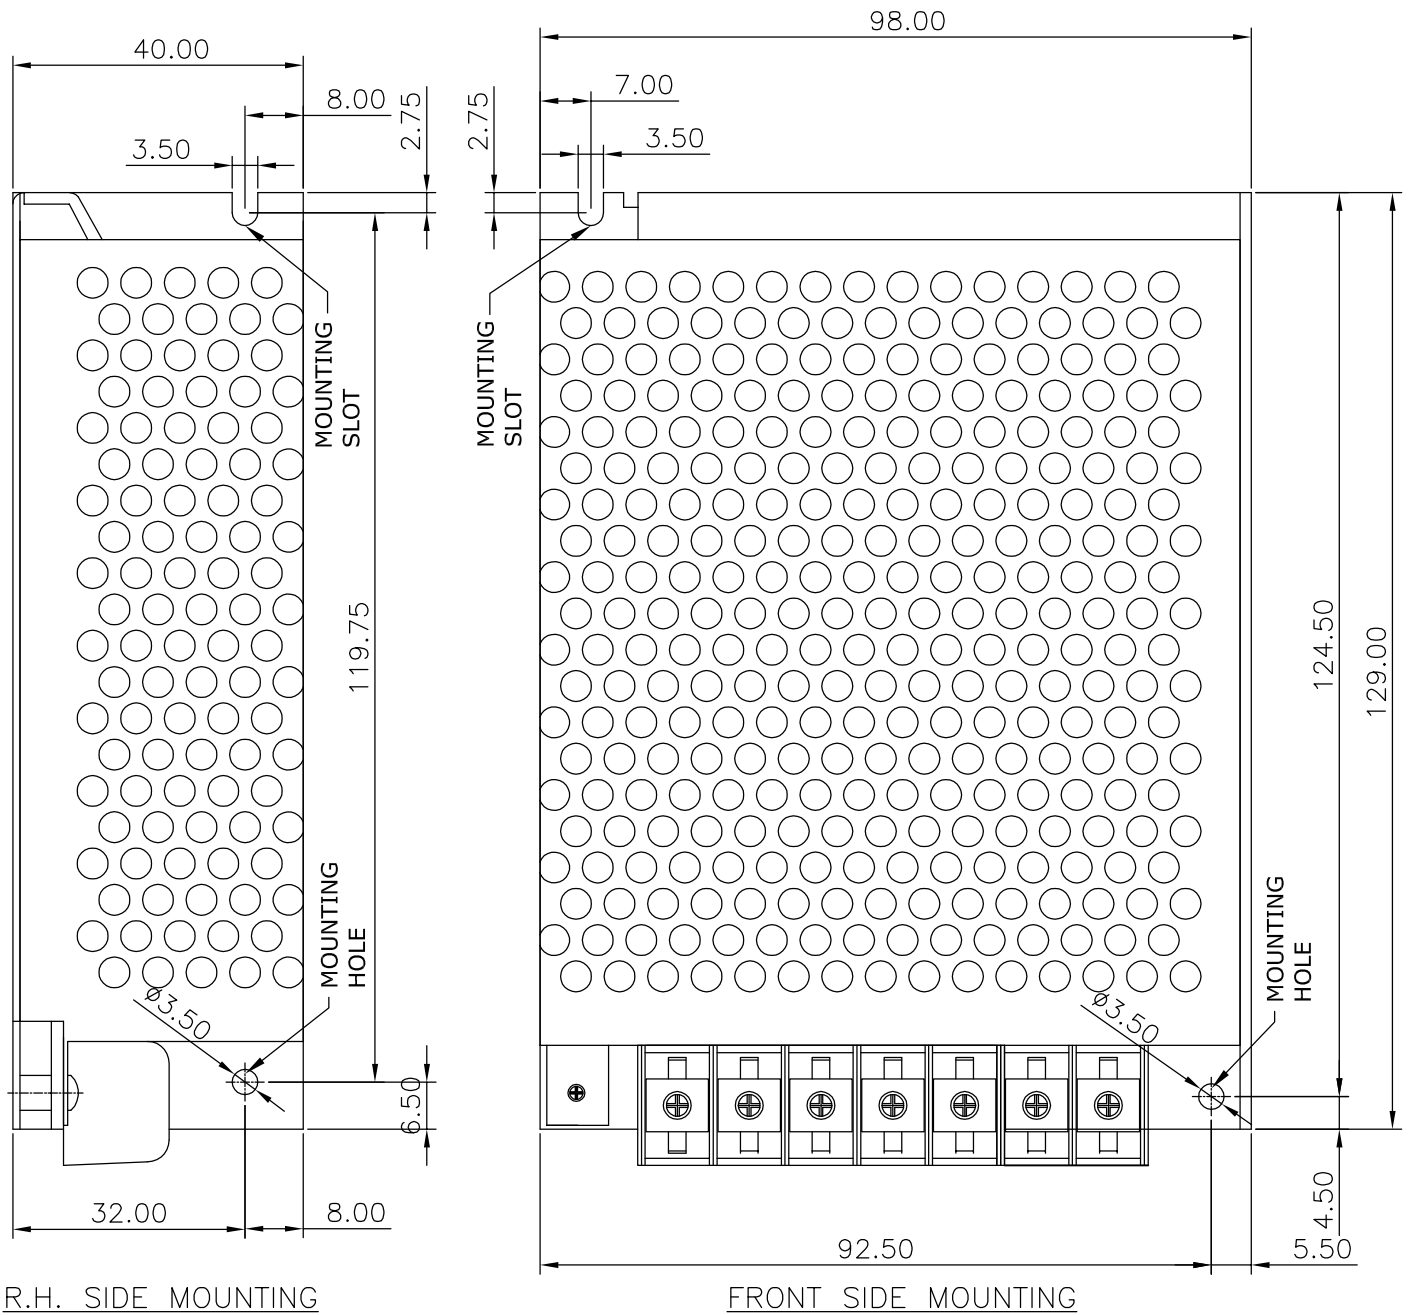

4 Mounting Diagram

NOTE:

SCALE : NTS

MOUNTING SCREW SIZE : M3 x 10 mm