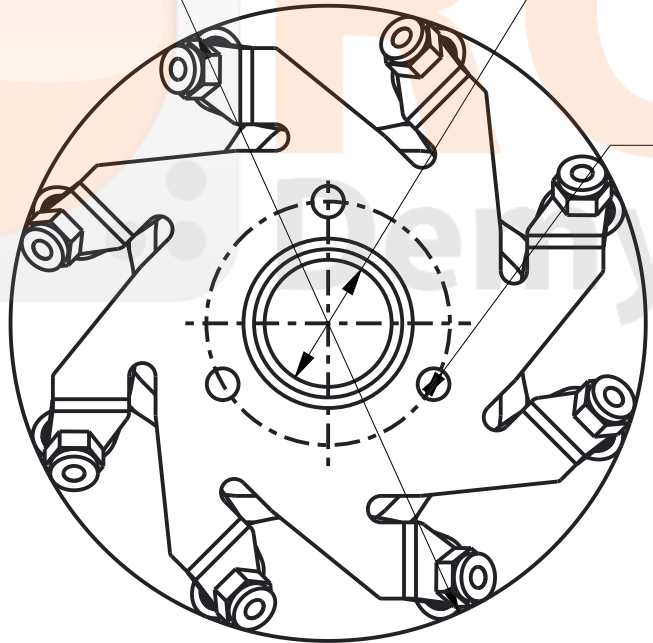

NOTE-DEPENDING ON THE MANUFACTURER GIVEN DIMENSIONS MAY VARY IN THE RANGE OF  $\pm 5\%$

TITLE-60MM MECANUM-WHEEL-LEFT	
PART NO.	ROBU.IN
SCALE-1:1	DATE-
ALL DIMENSIONS ARE IN MM	