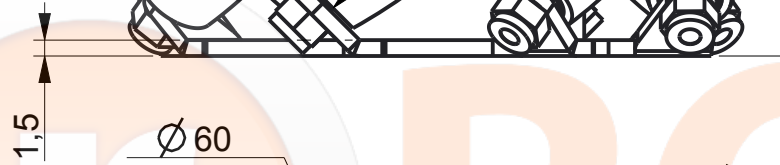

NOTE-DEPENDING ON THE MANUFACTURER GIVEN DIMENSIONS MAY VARY IN THE RANGE OF  $\pm 5\%$

TITLE-60MM MECANUM-WHEEL-LEFT	
PART NO.	ROBU.IN
SCALE-1:1	DATE-
ALL DIMENSIONS ARE IN MM	