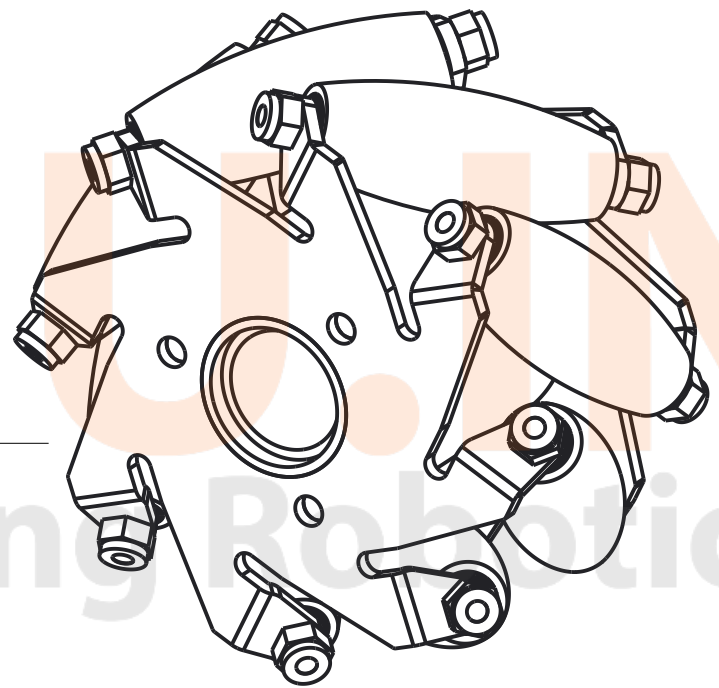

NOTE-DEPENDING ON THE MANUFACTURER GIVEN DIMENSIONS MAY VARY IN THE RANGE OF  $\pm 5\%$

TITLE-60MM MECANUM-WHEEL-LEFT	
PART NO.	ROBU.IN
SCALE-1:1	DATE-
ALL DIMENSIONS ARE IN MM	